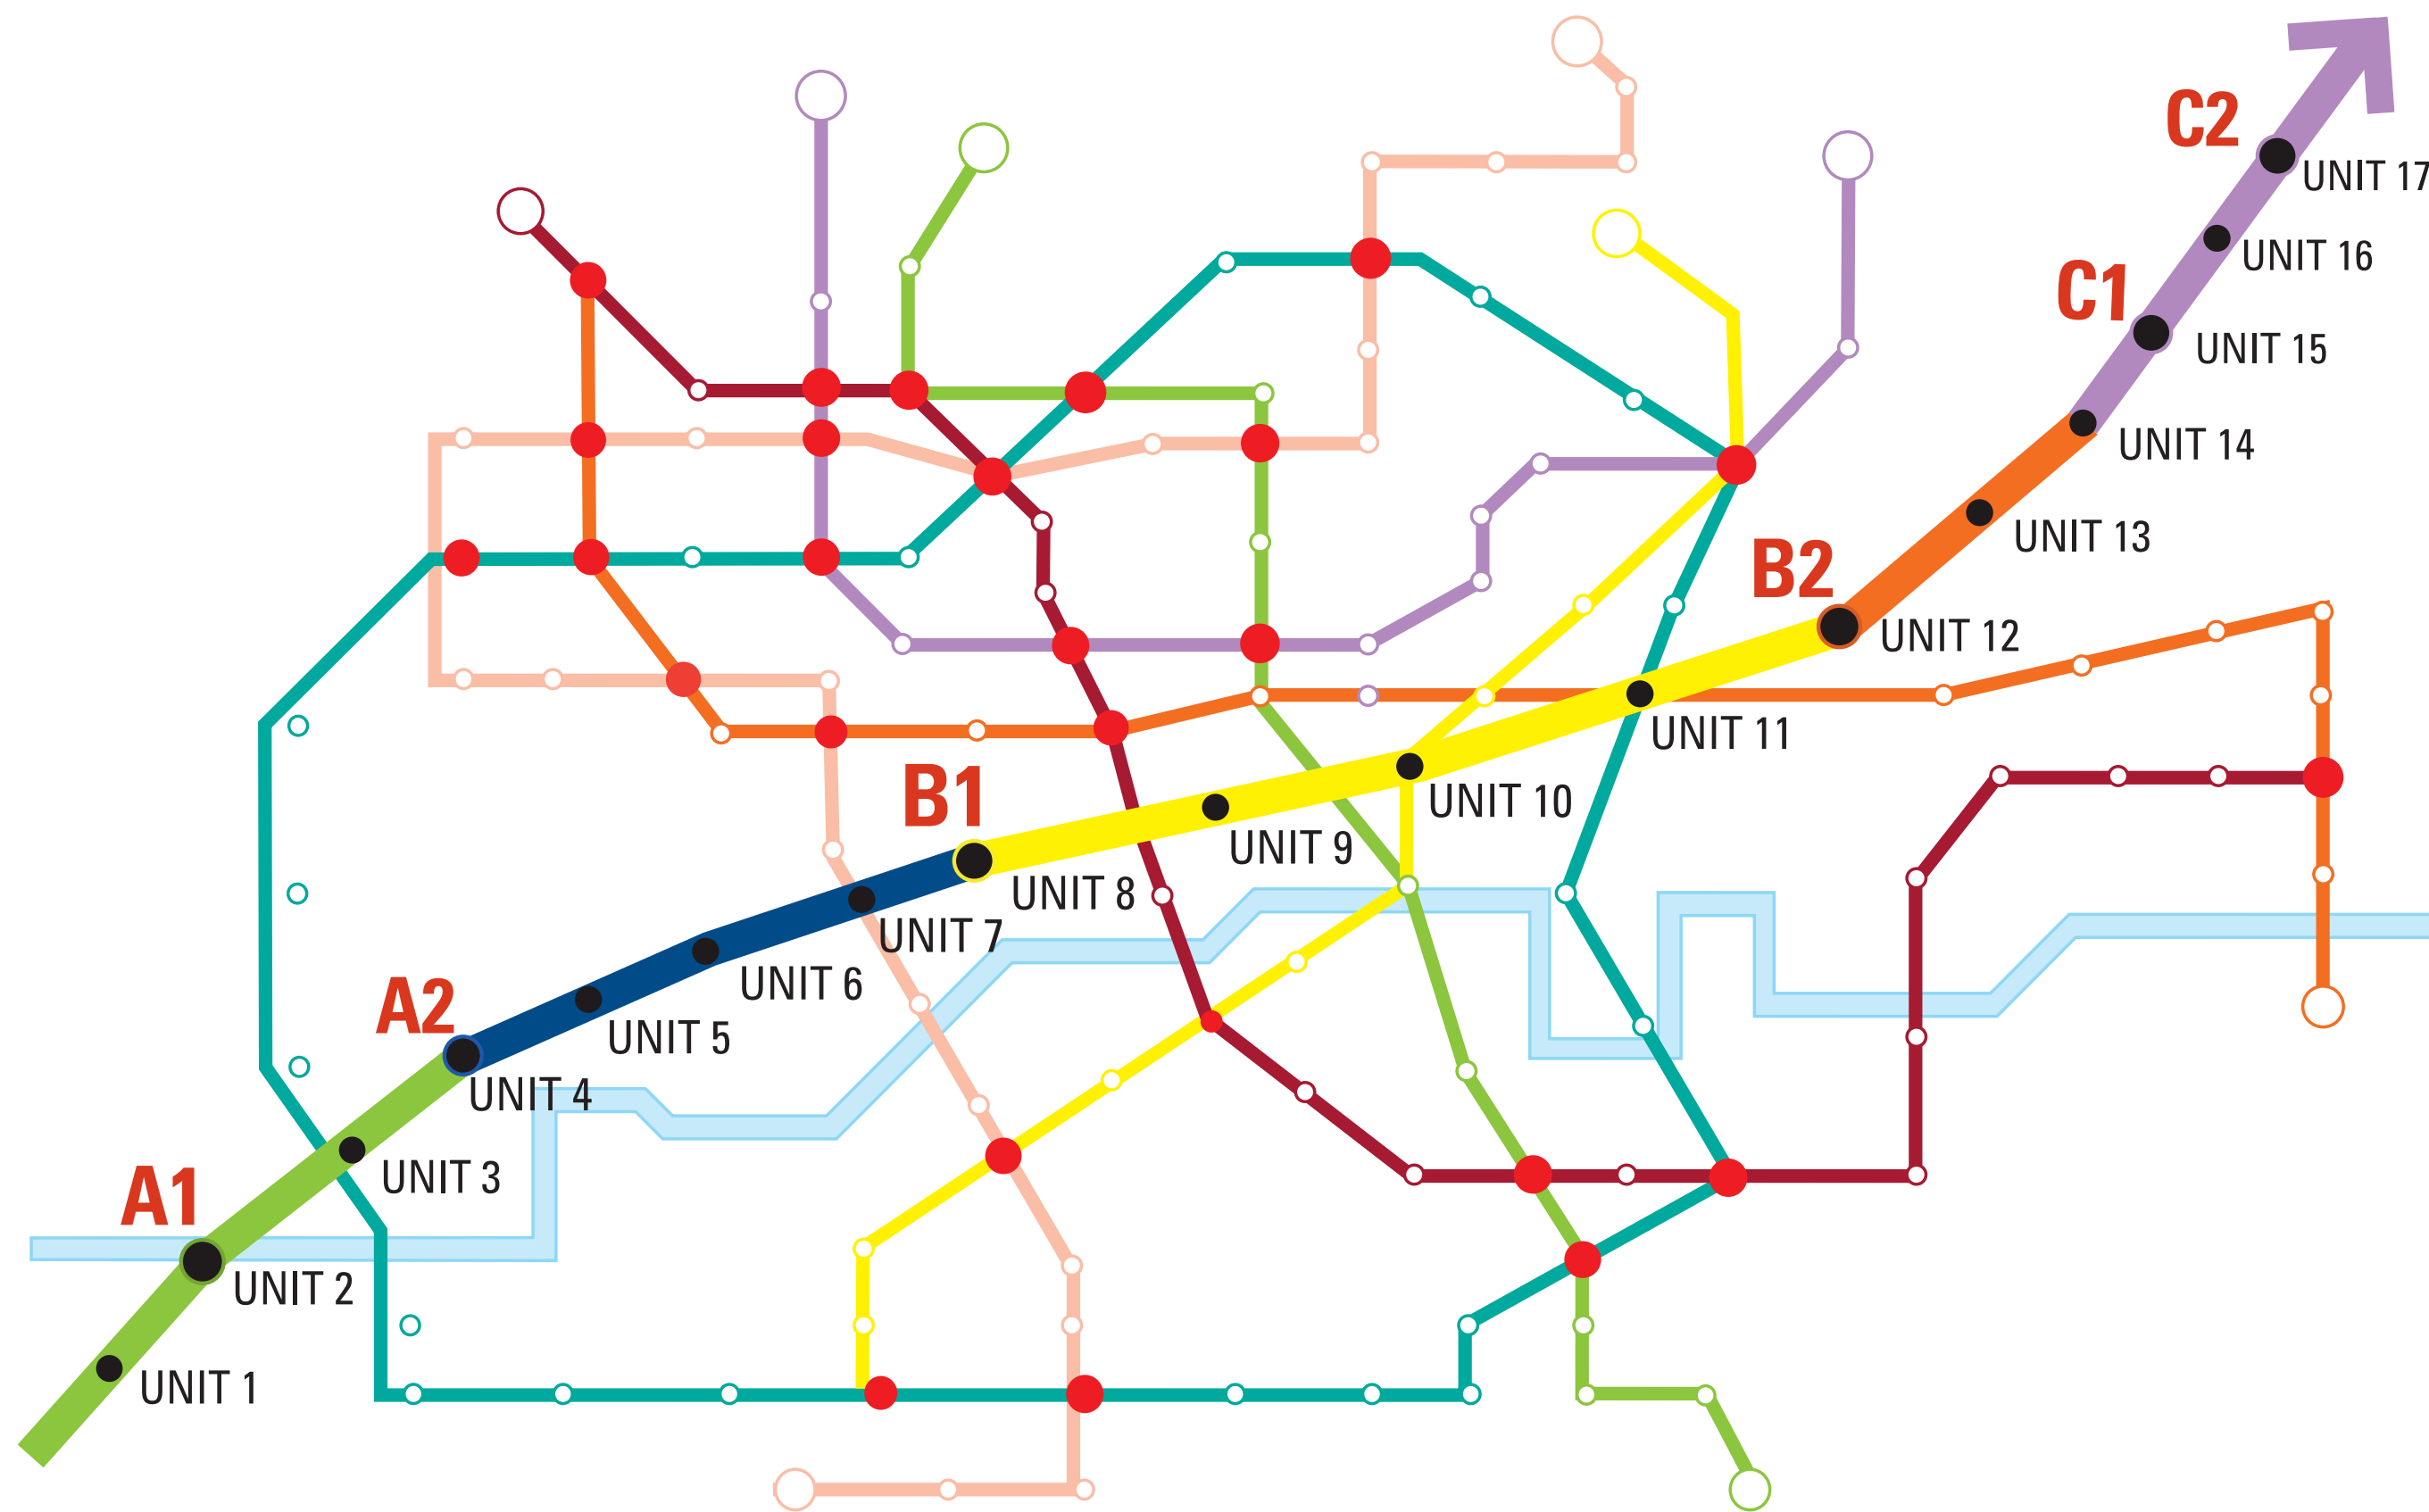

Speak your Mind. Your way to English.

With SpeakYourMind you know where you are and you can see where you're going.
Plan your destinations near or far. English is for life; the journey continues.

Key to levels:

- Unit SpeakYourMind
- Eur. Common Framework

Key to route:

- BEGINNER AND ELEMENTARY
- EARLY INTERMEDIATE
- INTERMEDIATE
- HIGH INTERMEDIATE
- ADVANCED

www.symenglish.com © 2014

CEFR	General English	Academic	Professional
Mastery C2	CPE Certificate of Proficiency in English	IELTS 9	
Effective Operational Proficiency C1	CAE Certificate in Advanced English	8	TOEFL 120 TOEIC 990 BEC Higher
Vantage B2	FCE First Certificate in English	6	BEC Vantage
Threshold B1	PET Preliminary English Test	4	BEC Preliminary
Waystage A2	YLE Flyers KET Key English Test		
Break-through A1	YLE Movers		
	YLE Starters		
	Common European Framework of Reference for Languages	International English Language Testing System	Test of English as a Foreign Language Test of English for International Communication Business English Certificates